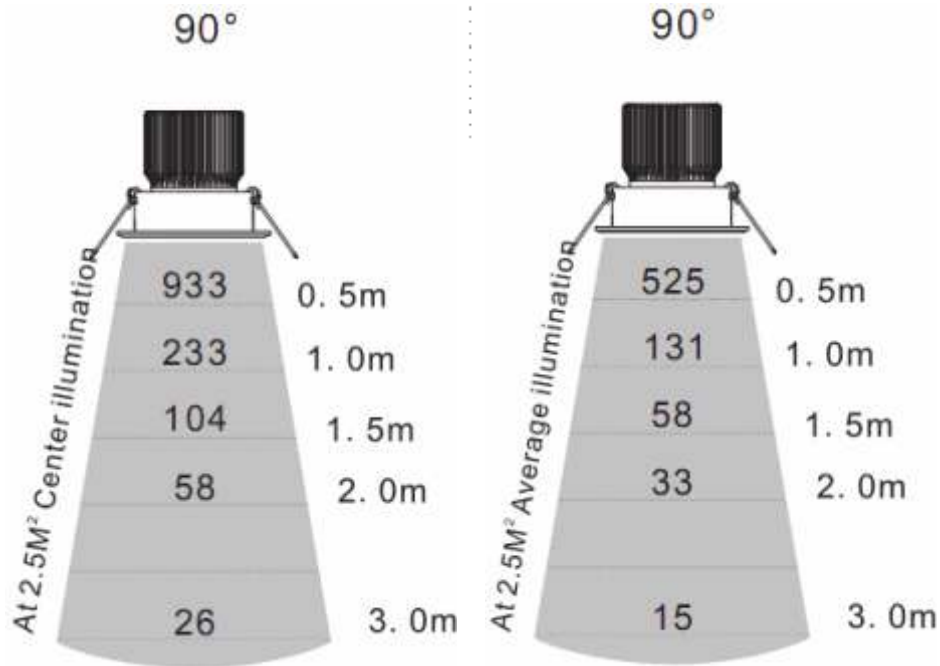

### Same cut out size as halogen downlight

Light size :  $\varnothing 81 \times 80$ mm  
Hole size :cutout 90mm

## Technical Details

Warm 3000K

AC110/220V

1\*18W

745 lm