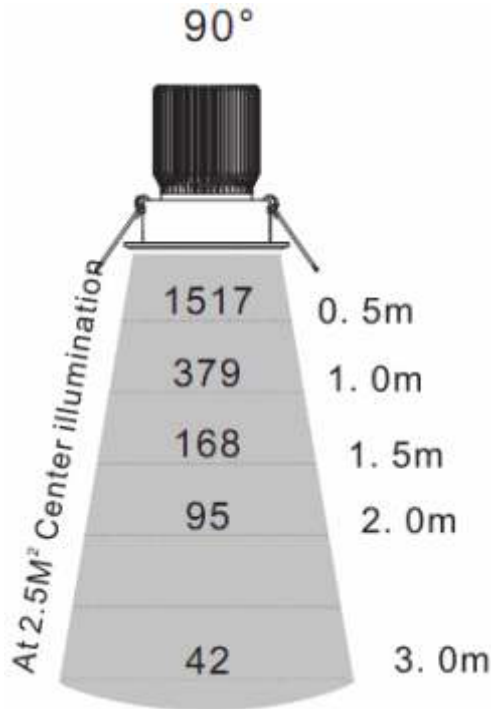

Technical Details