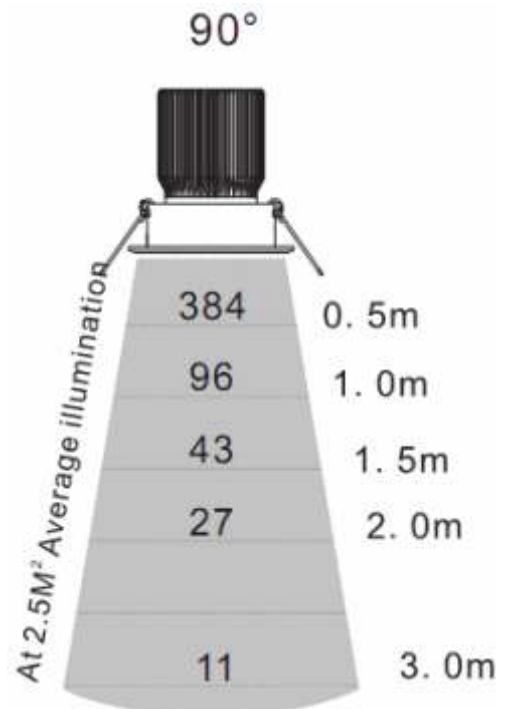

Technical Details