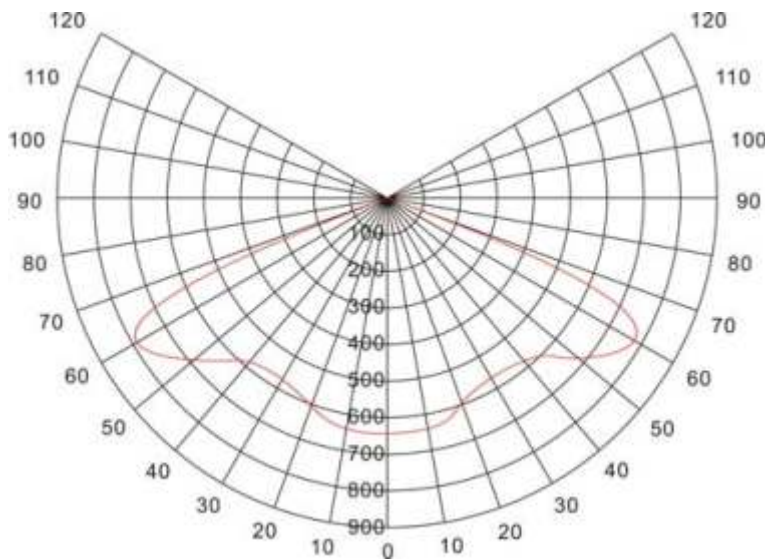

LED LIGHTING AUSTRALIA- 50W-FLOOD LIGHT Specification

Flood Light (50W)

Parameter:

- ③ Type: FLOOD-50W
- ③ Light source: LED
- ③ Power: 50W
- ③ Work voltage:
AC(85V-265V)/(50-60HZ)
- ③ Power factor(PF): >0.9
- ③ Light efficiency: >60lm/w
- ③ Lumens: >3000LM
- ③ No UV or IR light radiation
- ③ Fixture efficiency: >90%
- ③ View angle: 140°
- ③ Color instruction: >80
- ③ Color temperature(CCT):
2700-7000K
- ③ Life time: >50,000 hrs
- ③ Luminance decrease: keep lighting 1000hours decrease1%
- ③ IP grade: IP65
- ③ CE certification
- ③ Net weight: 3.5kg
- ③ Dimension of the product: 287*236*160mm
- ③ Dimension of the external box: 655*380*290mm
- ③ Quantity (PCS): 4 pcs in a carton

Typical Applications:

- ③ Energy Saving Programs
- ③ exterior of building light
- ③ on the bill board

Photometric Results :

Illuminance Measurement: