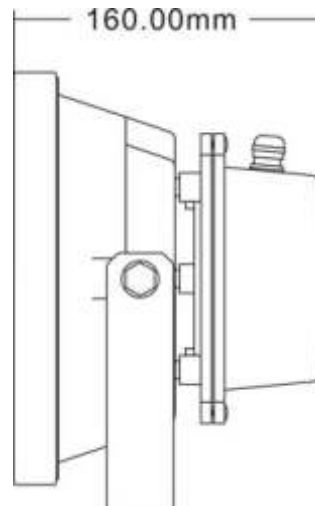

LED LIGHTING AUSTRALIA- 50W-FLOOD LIGHT Specification

Flood Light (50W)

Parameter:

- ③ Type: FLOOD-50W
- ③ Light source: LED
- ③ Power: 50W
- ③ Work voltage:
AC(85V-265V)/(50-60HZ)
- ③ Power factor(PF): >0.9
- ③ Light efficiency: >60lm/w
- ③ Lumens: >3000LM
- ③ No UV or IR light radiation
- ③ Fixture efficiency: >90%
- ③ View angle: 140°
- ③ Color instruction: >80
- ③ Color temperature(CCT):
2700-7000K
- ③ Life time: >50,000 hrs
- ③ Luminance decrease: keep lighting 1000hours decrease1%
- ③ IP grade: IP65
- ③ CE certification
- ③ Net weight: 3.5kg
- ③ Dimension of the product: 287*236*160mm
- ③ Dimension of the external box: 655*380*290mm
- ③ Quantity (PCS): 4 pcs in a carton