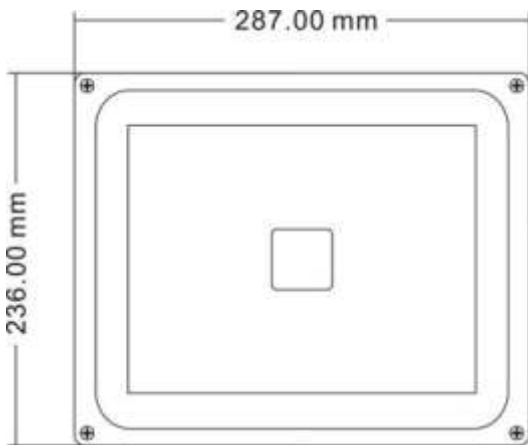

LED LIGHTING AUSTRALIA- 50W-FLOOD LIGHT Specification

Flood Light (50W)

Parameter:

- ③ Type: FLOOD-50W
- ③ Light source: LED
- ③ Power: 50W
- ③ Work voltage:
AC(85V-265V)/(50-60HZ)
- ③ Power factor(PF): >0.9
- ③ Light efficiency: >60lm/w
- ③ Lumens: >3000LM
- ③ No UV or IR light radiation
- ③ Fixture efficiency: >90%
- ③ View angle: 140°
- ③ Color instruction: >80
- ③ Color temperature(CCT):
2700-7000K
- ③ Life time: >50,000 hrs
- ③ Luminance decrease: keep lighting 1000hours decrease1%
- ③ IP grade: IP65
- ③ CE certification
- ③ Net weight: 3.5kg
- ③ Dimension of the product: 287*236*160mm
- ③ Dimension of the external box: 655*380*290mm
- ③ Quantity (PCS): 4 pcs in a carton